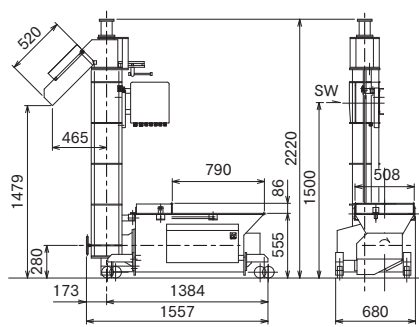

※Please contact us regarding orders for custom features such as feeding capacities, vertical heights, and hoppers.

VC-312AS

Charging screw feeding (paddle-equipped: VC-301A, VC301AV)

VC-312AS tub interior

VC-301A paddle-equipped tub interior

[Dimensions] VC312AS/SV

VC312AL/LV

VC301A/V

[Specification] Vertical Conveyor Series

Model					Paddle-equippe	
	VC312AS	VC312ASV	VC312AL	VC312ALV	VC301A	VC301AV
Tub capacity(full water volume)	60 ℓ		80 ℓ		260 ℓ	
Processing ability	2000kg/h	2000kg/h	2000kg/h	2000kg/h	2000kg/h	2000kg/h
Drive	3phase 200V 1.5kW					
Charging screw rpm	60rpm	60rpm(100rpm at fast forwarding)	60rpm	60rpm(100rpm at fast forwarding)	60rpm	60rpm(100rpm at fast forwarding)
Paddle rpm	—			—		
					45rpm	45rpm(75rpm at fast forwarding)
Vertical screw rpm	120rpm	120rpm(200rpm at fast forwarding)	120rpm	120rpm(200rpm at fast forwarding)	120rpm	120rpm(200rpm at fast forwarding)
Weight	270kg	280kg	290kg	300kg	340kg	360kg