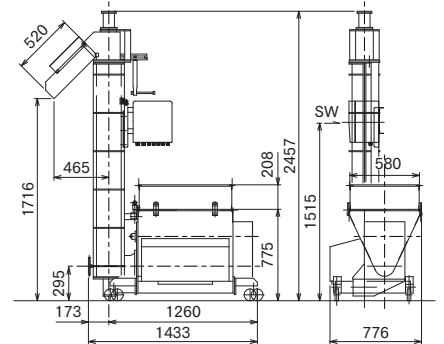

※Please contact us regarding orders for custom features such as feeding capacities, vertical heights, and hoppers.

VC-312AS

Charging screw feeding (paddle-equipped: VC-301A, VC301AV)

VC-312AS tub interior

VC-301A paddle-equipped tub interior

[Dimensions] VC312AS/SV

VC312AL/LV

VC301A/V

[Specification] Vertical Conveyor Series

Model					Paddle-equippe	
	VC312AS	VC312ASV	VC312AL	VC312ALV	VC301A	VC301AV
Tub capacity(full water volume)	60 ℓ		80 ℓ		260 ℓ	
Processing ability	2000kg/h	2000kg/h	2000kg/h	2000kg/h	2000kg/h	2000kg/h
Drive	3phase 200V 1.5kW					
Charging screw rpm	60rpm	60rpm(100rpm at fast forwarding)	60rpm	60rpm(100rpm at fast forwarding)	60rpm	60rpm(100rpm at fast forwarding)
Paddle rpm	—			—		
					45rpm	45rpm(75rpm at fast forwarding)
Vertical screw rpm	120rpm	120rpm(200rpm at fast forwarding)	120rpm	120rpm(200rpm at fast forwarding)	120rpm	120rpm(200rpm at fast forwarding)
Weight	270kg	280kg	290kg	300kg	340kg	360kg