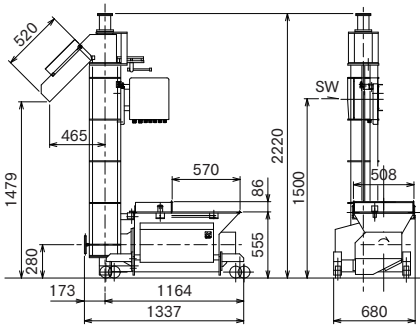

※Please contact us regarding orders for custom features such as feeding capacities, vertical heights, and hoppers.

VC-312AS

Charging screw feeding (paddle-equipped: VC-301A, VC301AV)

VC-312AS tub interior

VC-301A paddle-equipped tub interior

[Dimensions] VC312AS/SV

VC312AL/LV

VC301A/V

[Specification] Vertical Conveyor Series

Model					Paddle-equippe	
	VC312AS	VC312ASV	VC312AL	VC312ALV	VC301A	VC301AV
Tub capacity(full water volume)	60 ℓ		80 ℓ		260 ℓ	
Processing ability	2000kg/h	2000kg/h	2000kg/h	2000kg/h	2000kg/h	2000kg/h
Drive	3phase 200V 1.5kW					
Charging screw rpm	60rpm	60rpm(100rpm at fast forwarding)	60rpm	60rpm(100rpm at fast forwarding)	60rpm	60rpm(100rpm at fast forwarding)
Paddle rpm	—			—		
					45rpm	45rpm(75rpm at fast forwarding)
Vertical screw rpm	120rpm	120rpm(200rpm at fast forwarding)	120rpm	120rpm(200rpm at fast forwarding)	120rpm	120rpm(200rpm at fast forwarding)
Weight	270kg	280kg	290kg	300kg	340kg	360kg