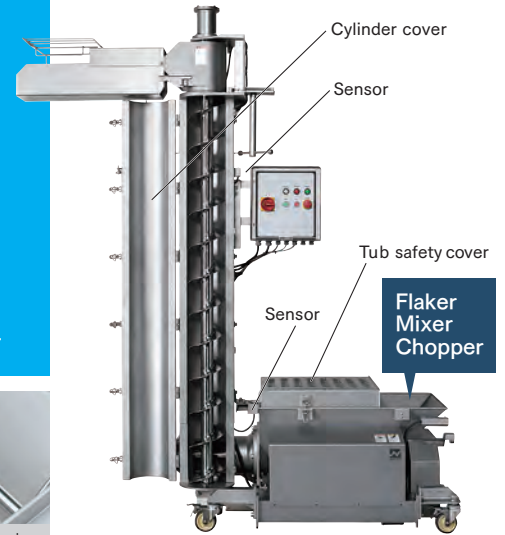

NIPPON CAREER
VERTICAL CONVEYOR
CATALOG

VERTICAL CONVEYOR

VC-312AS

VERTICAL CONVEYOR

VC-312AS/ASV
VC-312AL/ALV
VC-301A/AV

Production Line Labor-Saving and Space-Saving Systems

Vertical conveyor systems for vertically transporting meat using a rotating screw in the cylinder.
Create extra space by taking this line process vertical.

- Systems which reduce labor and floor space required.
- Hygienic – cut meat never touches human hands.
- Equipped with cylinder residue-reducing fast feed mode (V models only).
- Equipped with tub safety cover and safety sensor on cylinder cover.
- Removable screw makes cleaning easy.
- Keeps transport distance to the next process in line to a minimum, reducing the temperature increase experienced by the material.
- Can be connected to existing machines.
- Uses hygienic stainless steel and light alloys.

※Please contact us regarding orders for custom features such as feeding capacities, vertical heights, and hoppers.

VC-312AS

Charging screw feeding (paddle-equipped: VC-301A, VC301AV)

VC-312AS tub interior

VC-301A paddle-equipped tub interior

[Dimensions] VC312AS/SV

VC312AL/LV

VC301A/V

[Specification] Vertical Conveyor Series

Model					Paddle-equippe	
	VC312AS	VC312ASV	VC312AL	VC312ALV	VC301A	VC301AV
Tub capacity(full water volume)	60 ℓ		80 ℓ		260 ℓ	
Processing ability	2000kg/h	2000kg/h	2000kg/h	2000kg/h	2000kg/h	2000kg/h
Drive	3phase 200V 1.5kW					
Charging screw rpm	60rpm	60rpm(100rpm at fast forwarding)	60rpm	60rpm(100rpm at fast forwarding)	60rpm	60rpm(100rpm at fast forwarding)
Paddle rpm	—			—		
					45rpm	45rpm(75rpm at fast forwarding)
Vertical screw rpm	120rpm	120rpm(200rpm at fast forwarding)	120rpm	120rpm(200rpm at fast forwarding)	120rpm	120rpm(200rpm at fast forwarding)
Weight	270kg	280kg	290kg	300kg	340kg	360kg